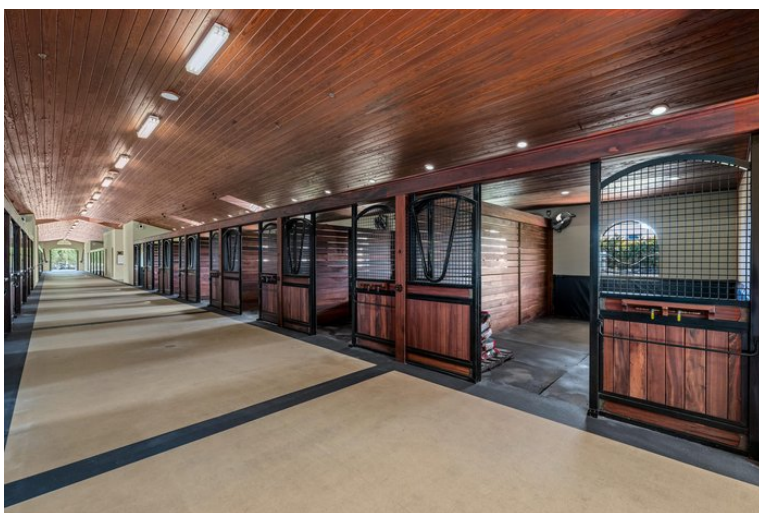

Features

- Directly Adjoining Wellington International Showgrounds (formerly Palm Beach International Equestrian Center)
- 5+ Acres
- 24 Stalls With All-Weather Fiber Arena and Grass Field
- 6 Large Paddocks and Walker
- Owners' Lounge, 2 Offices, Tack Room, and Feed Room
- 2 Dog Runs
- Commercial Laundry
- Large Storage Building
- 4-Bedroom Apartment, Each Bedroom Has Private Bath and Kitchenette, Plus Shared Full Kitchen, Living Room and Laundry